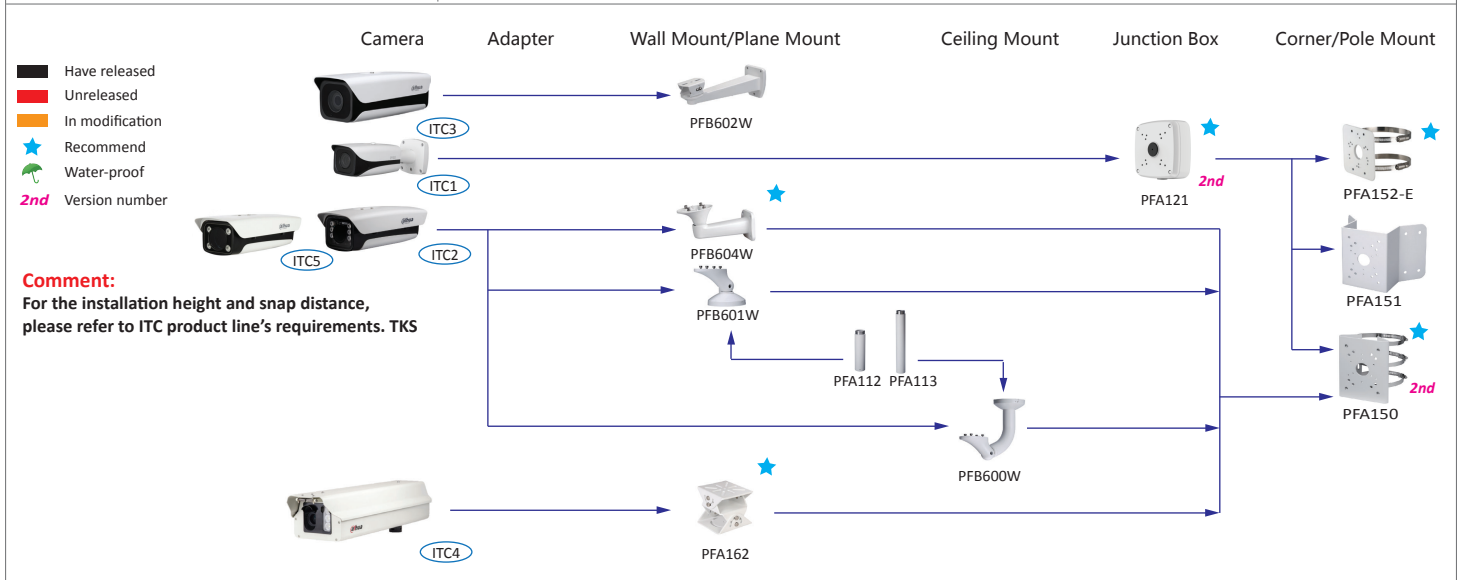

Notes :

1. PTZ dome cameras have the **standard configurations**, and the configurations have been as follows.

Selection of Thermal series cameras

Shape	Thermal Series
BF1	TPC-BF5400/5600(-T)
BF2	TPC-BF2120(-T)
SD2	TPC-SD8420/8620(-T)

Notes :

1. PTZ dome cameras have the **standard configurations**, and the configurations have been as follows.

Shape	ITC
ITC1	ITC237-PW1B-IRZ, ITC217-PW1B-IRLZ, ITC237-PW1A-IRZ
ITC2	ITC237-PU1B-L, ITC237-PU1B-IR, ITC237-PU1A-IRHL
ITC3	ITC217-PW1B-IRLZ10
ITC4	ITC602-RU1A, ITC302-RU1A, ITC206-RU1A, ITC235-TU1A
ITC5	ITC231-RU1A-IRL-VF1042