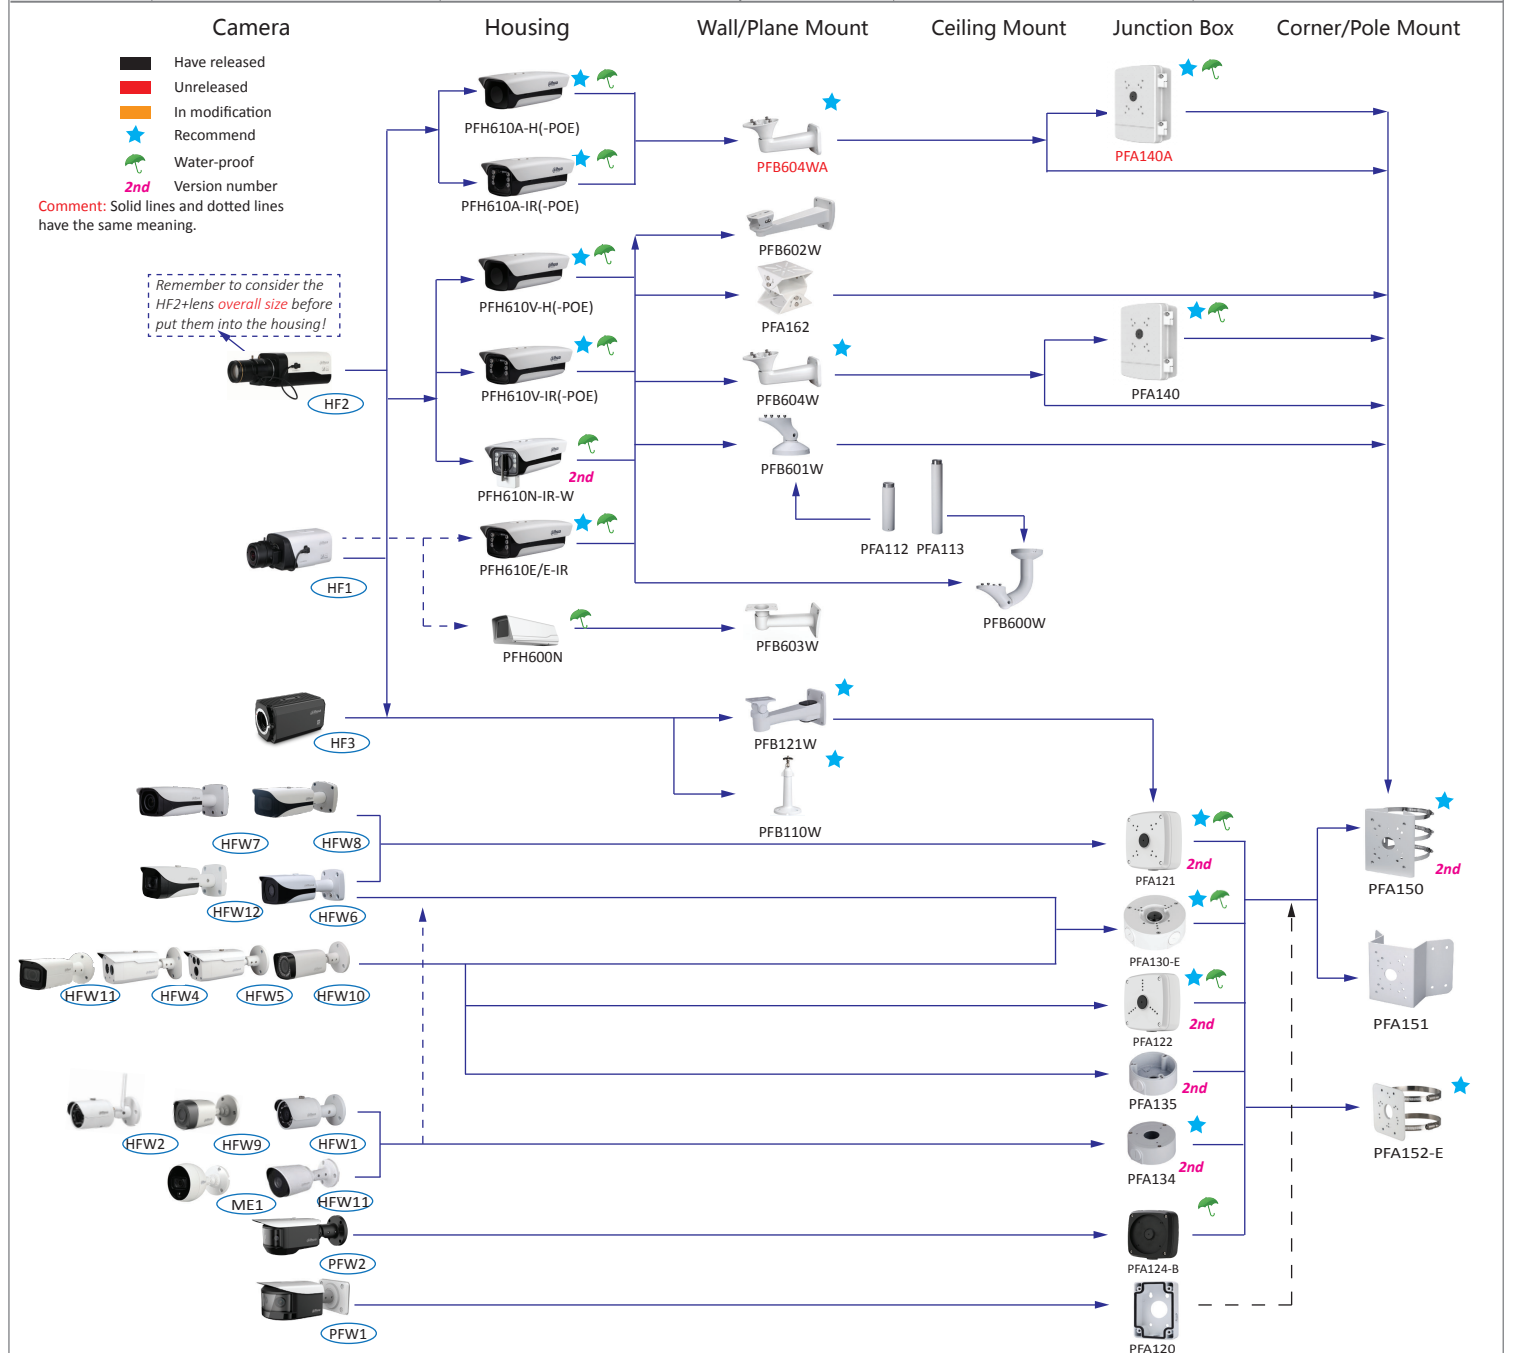

Selection of box cameras

Shape	HDCVI	Network	Shape	HDCVI	Network
	HFW1000/1100/1200/1220/1400SL, HFW1000/1100/1200/1220/1400/2221/2231/2401S, LC1200SL-W, HFW1200/1400S-POC	HFW1020/1120/1220/1230/1320/1420/1431/4231/4431S/1531S		HFW1100/1200/1220/1400/2231B	HFW4231/4431B-AS
		HFW1120/1320/1235/1435S-W		HFW1100/1200/1220/1400D, HFW2221/2231/2401D	HFW4231/4431D-AS
	HFW1400/1200T, LC1220T-TH			HFW2221/2231/2401E	HFW4231/4431/4830E-S, HFW4231/4431/4631/4831E-SE ^{POE}
	ME1200/1400/2802B			HFW3231E-Z	HFW5231/5431/5830/8231/8331/81200/81230E-Z, HFW5231/5431/5830/8231/8331E-ZS, HFW5231E-Z12, HFW8231/8232/8331/8630/81230/5231/5431/5631/5831E-ZE, HFW5231/5431/5631/5831E-Z5E, HFW5231Z-Z12E ^{POE}
	HF3231E	HF81230E, HF5431/5231/81230E-E		HFW3802E-Z/ZH-VP, HFW3231E-Z12	
		HF8231/8232/8630/8331F, HF8835F, HF8242F-FD/FR, HF8231/8232/8630/8331F-E		HFW1000/1100/1200/1220/1400R, HFW1000/1100/1200/1220RM	
	HF3805G			HFW1100/1200/1220/1400R-VF(-IRE6), HFW2221/2231/2401R-Z-IRE6, HFW2231R-Z-IRE6-POC	HFW2221/2421R-ZS/VFS, HFW2230/2231/2320/2431R-ZS/VFS-IRE6
	HFW2802/2601E-A			HFW2802/2601T-Z-A(-DP), HFW2802T-A-I8	HFW4231/4431/4631/4831T-ASE, HFW2230/2231/2431/2531T-VFS/ZS/VFAS/ZAS
		PFW8601-A180, PFW8800-A180, PFW8802-A180		PFW3601-A180	