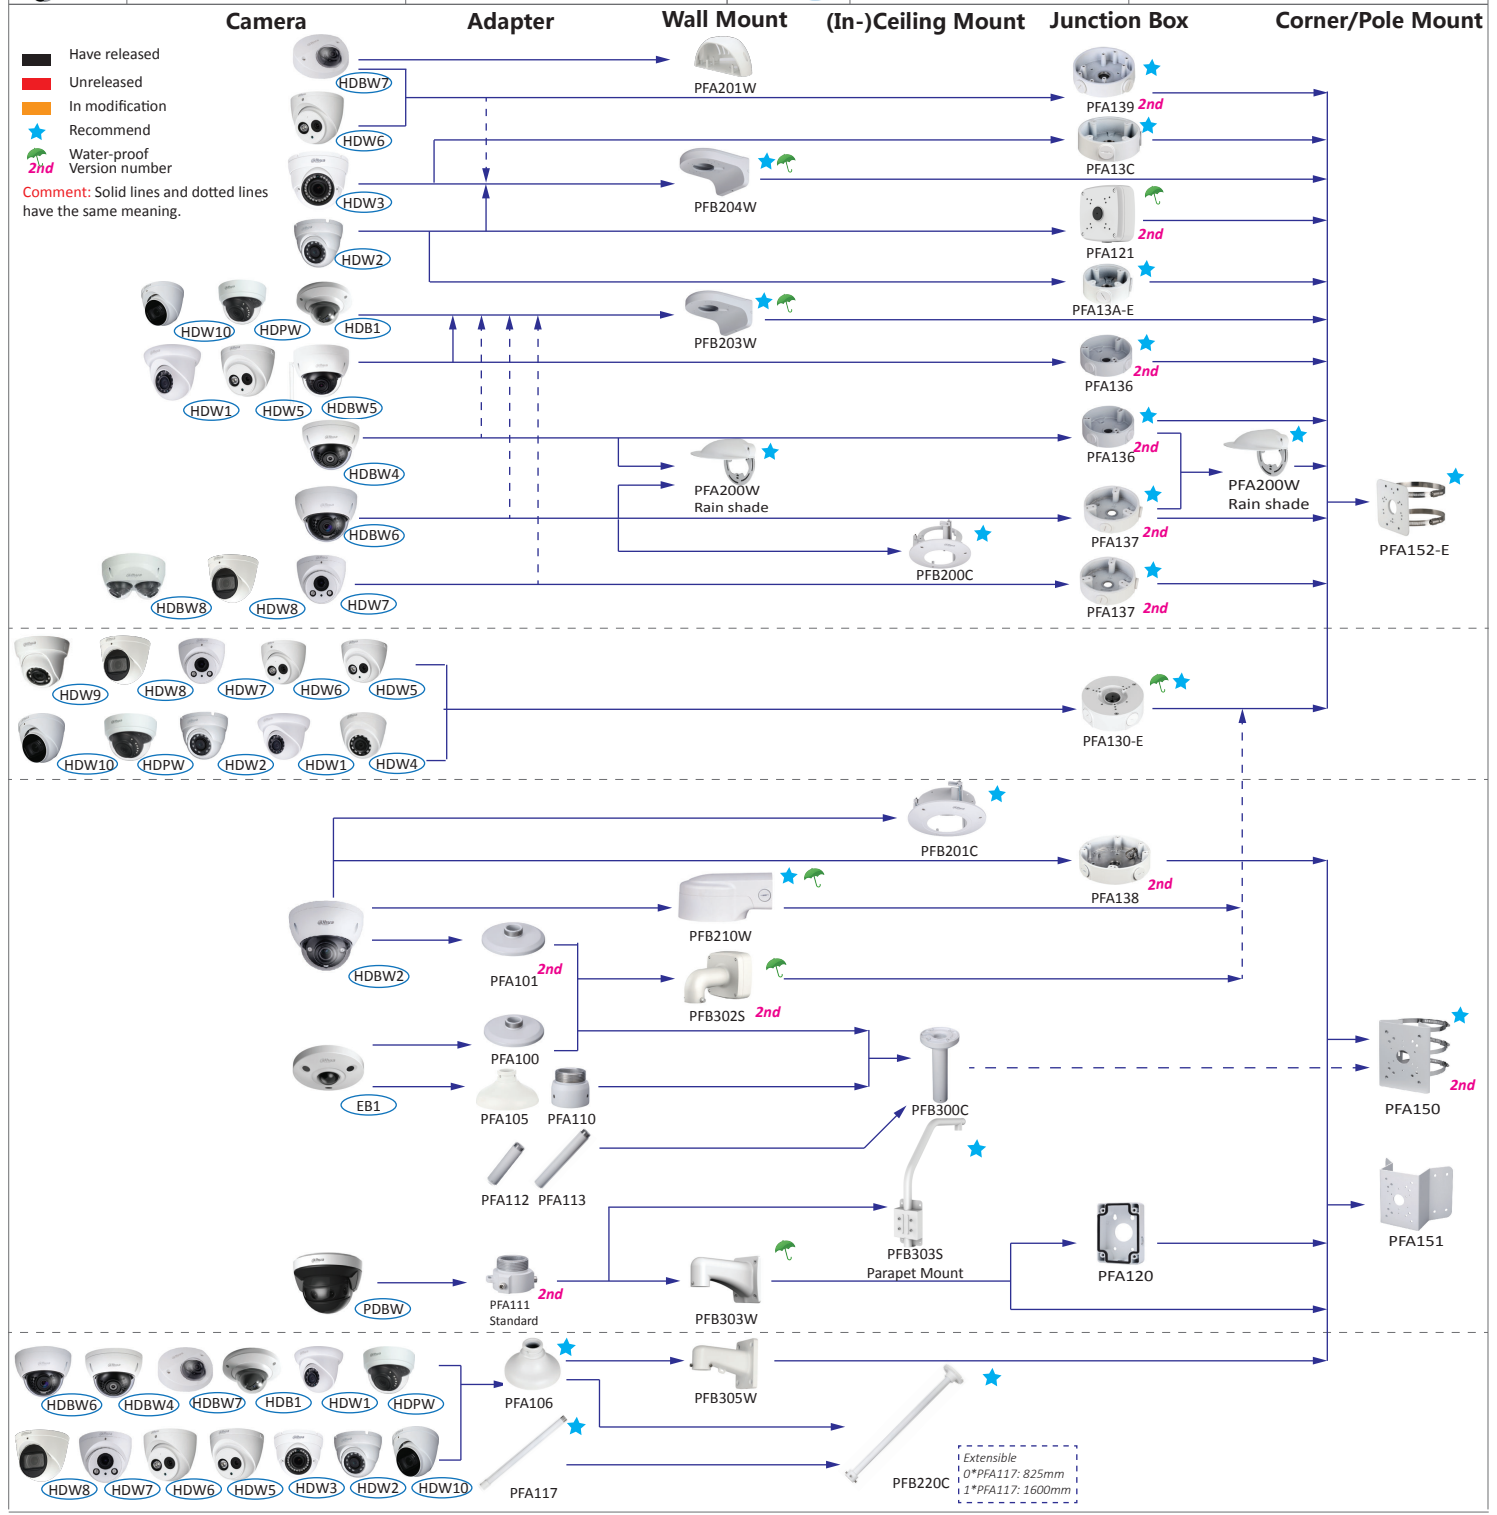

Shape	HDCVI	Network	Shape	HDCVI	Network
HDB1	EB2401	HDB4231/4431C-AS, EB5531(-M/M12)	HDBW2	HDBW3231/3802E-Z/ZH	HDBW5231/5431/5830/8231/8331/81200/81230E-Z, HDBW5231/5431/5830E-Z5, HDBW8231/8232/8331/8630/81230/5231/5431/5631/5831E-ZE, HDBW5231/5431/5631/5831E-Z5E, HDB5331E, HDBW5331E
HDW1	HDW2221/2231S	HDW1020/1120/1220/1230/1320/1420/1431/1531S	HDBW4	HDBW1100/1200/1220/1400/2221/2231/2401E	HDBW1120/1220/1320/1420E, HDBW4231/4431/4830E-AS, HDBW4231/4431/4631/4831E-ASE, HDBW1230/1431/1531E(-S)
HDW2	HDW1000/1100/1200/1220/1400/2221/2231/2401M	HDW4231/4431M	HDBW5	HDBW1100/1200/1220/1400R-VF, HDBW2221/2231/2401R-Z, HDBW2802R(-Z), HDBW2601R-Z(-DP), HDBW2231R-Z-DOC	HDBW1120/1320/1235/1435E-W, HDBW1230/1430E-AW
HDW3	HDW1100/1200/1220/1400R-VF		HDBW6	HDBW1100/1200/1220/1400R-VF, HDBW2221/2231/2401R-Z, HDBW2802R(-Z), HDBW2601R-Z(-DP), HDBW2231R-Z-DOC	HDBW2121/2221/2230/2231/2320/2421/2431/2531R-ZS/VFS, HDBW5231/5431/5830R-Z, HDBW5231/5431/5631/5831R-ZE
HDW4	HDW1000/1100/1200/1220/1400R		HDBW7	HDBW2221/2231F	HDBW4231/4431F-AS/M/M12, HDBW4231F-MPC/M12PC
HDW5	HDW2221E		EB1	EBW3802	EBW8600/8630/81200/81230, EBW8600/8630-IVC
HDW6	HDW1100/1200/1400/1220/2221/2231/2401EM(-A), HDW1200/1400EM-POC	HDW4231/4431/4830EM-AS, HDW4231/4431/4631/4831EM-ASE	SL1		HDBW8232E-Z-SL
HDW7	HDW2221/2231/2401R-Z	HDW2121/2221/2230/2231/2320/2421/2431/2531R-ZS, HDW5231/5431/5830R-Z	PDBW		PDBW8800/8802-A180
HDW8	HDW2802/2601T-Z-A(-DP)	HDW5231/5431/5631/5831R-ZE	HDPW	HDPW1200R	
HDW9	HDW1200SL		HDBW8		HDBW4231F-E2-M
HDW10	HDW2802/2601T-A