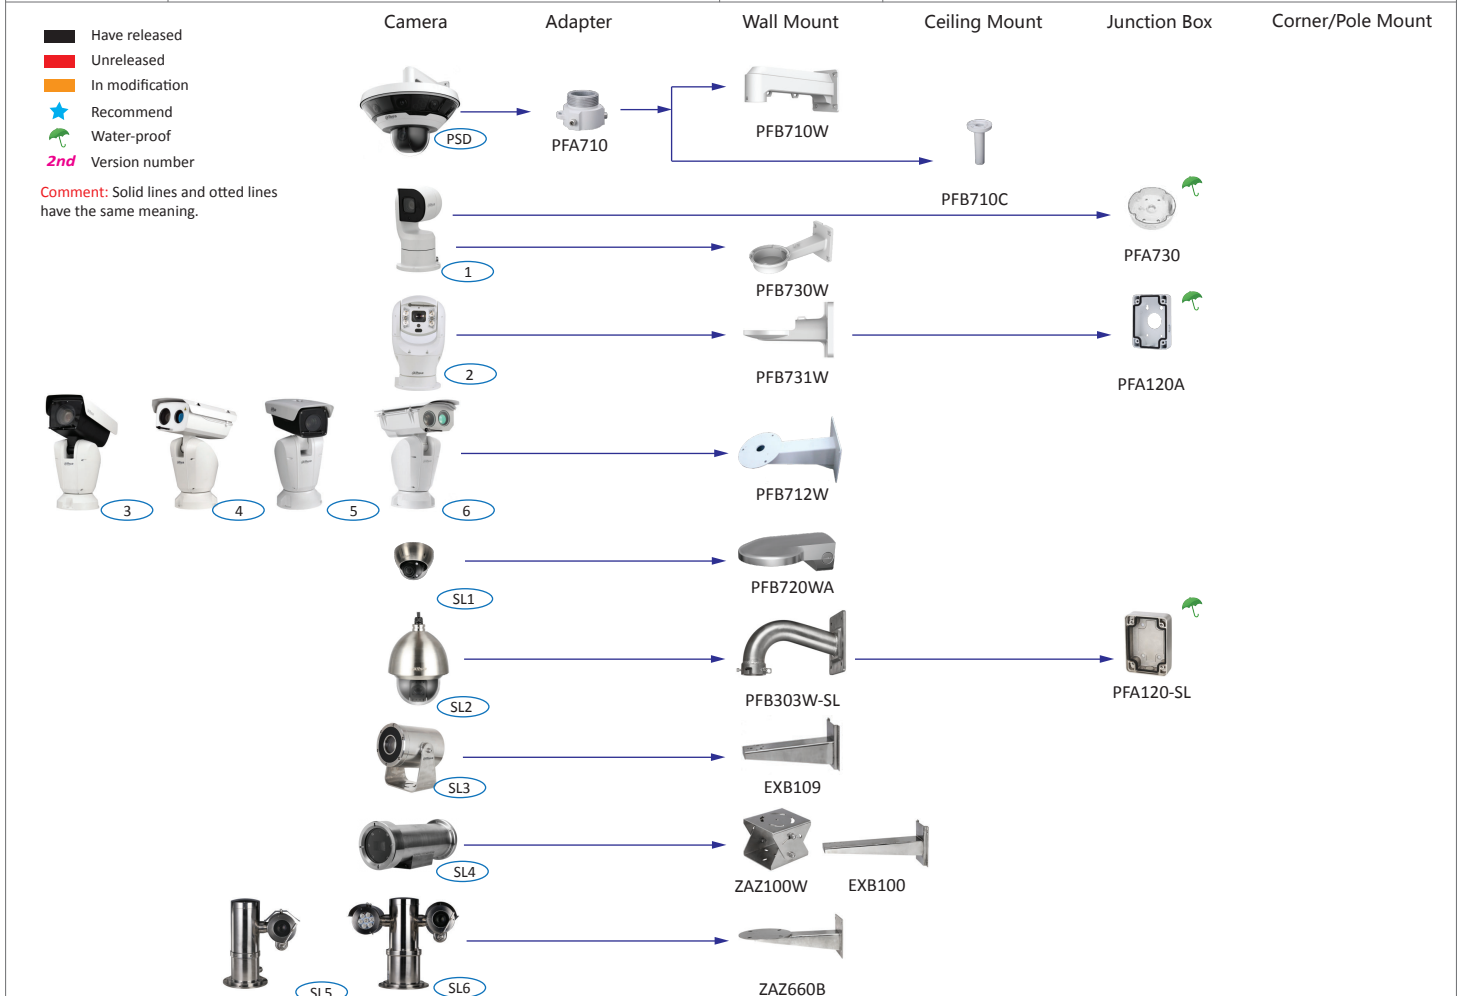

Notes :

1. PTZ dome cameras have the **standard configurations**, and the configurations have been as follows.

Selection of Thermal series cameras

Shape	Thermal Series
BF1	TPC-BF5400/5600(-T)
BF2	TPC-BF2120(-T)
SD2	TPC-SD8420/8620(-T)

Notes :

1. PTZ dome cameras have the **standard configurations**, and the configurations have been as follows.

Shape	ITC
ITC1	ITC237-PW1B-IRZ, ITC217-PW1B-IRLZ, ITC237-PW1A-IRZ
ITC2	ITC237-PU1B-L, ITC237-PU1B-IR, ITC237-PU1A-IRHL
ITC3	ITC217-PW1B-IRLZ10
ITC4	ITC602-RU1A, ITC302-RU1A, ITC206-RU1A, ITC235-TU1A
ITC5	ITC231-RU1A-IRL-VF1042

Selection of PTZ dome cameras

Shape	Camera	Shape	Camera
	PSD8802-A180, PSD81602-A360		HDBW8232E-Z-SL
	PTZ1A225U-IRA-N		SD60230U-HNI-SL
	PTZ19240V-IRB-N, PTZ19240V-IRB-N-B PTZ19245U-IRB-N, PTZ19245U-IRB-N-B		SDZW2030U-SL
	PTZ12248V-IRB-N		EPC230U
	PTZ12248V-LR8-N		EPC230U-PTZ
	PTZ12230F-IRB-N		EPC230U-PTZ-IR
	PTZ12230F-LR8-N		

Notes :

1. PTZ dome cameras have the **standard configurations**, and the configurations have been as follows.