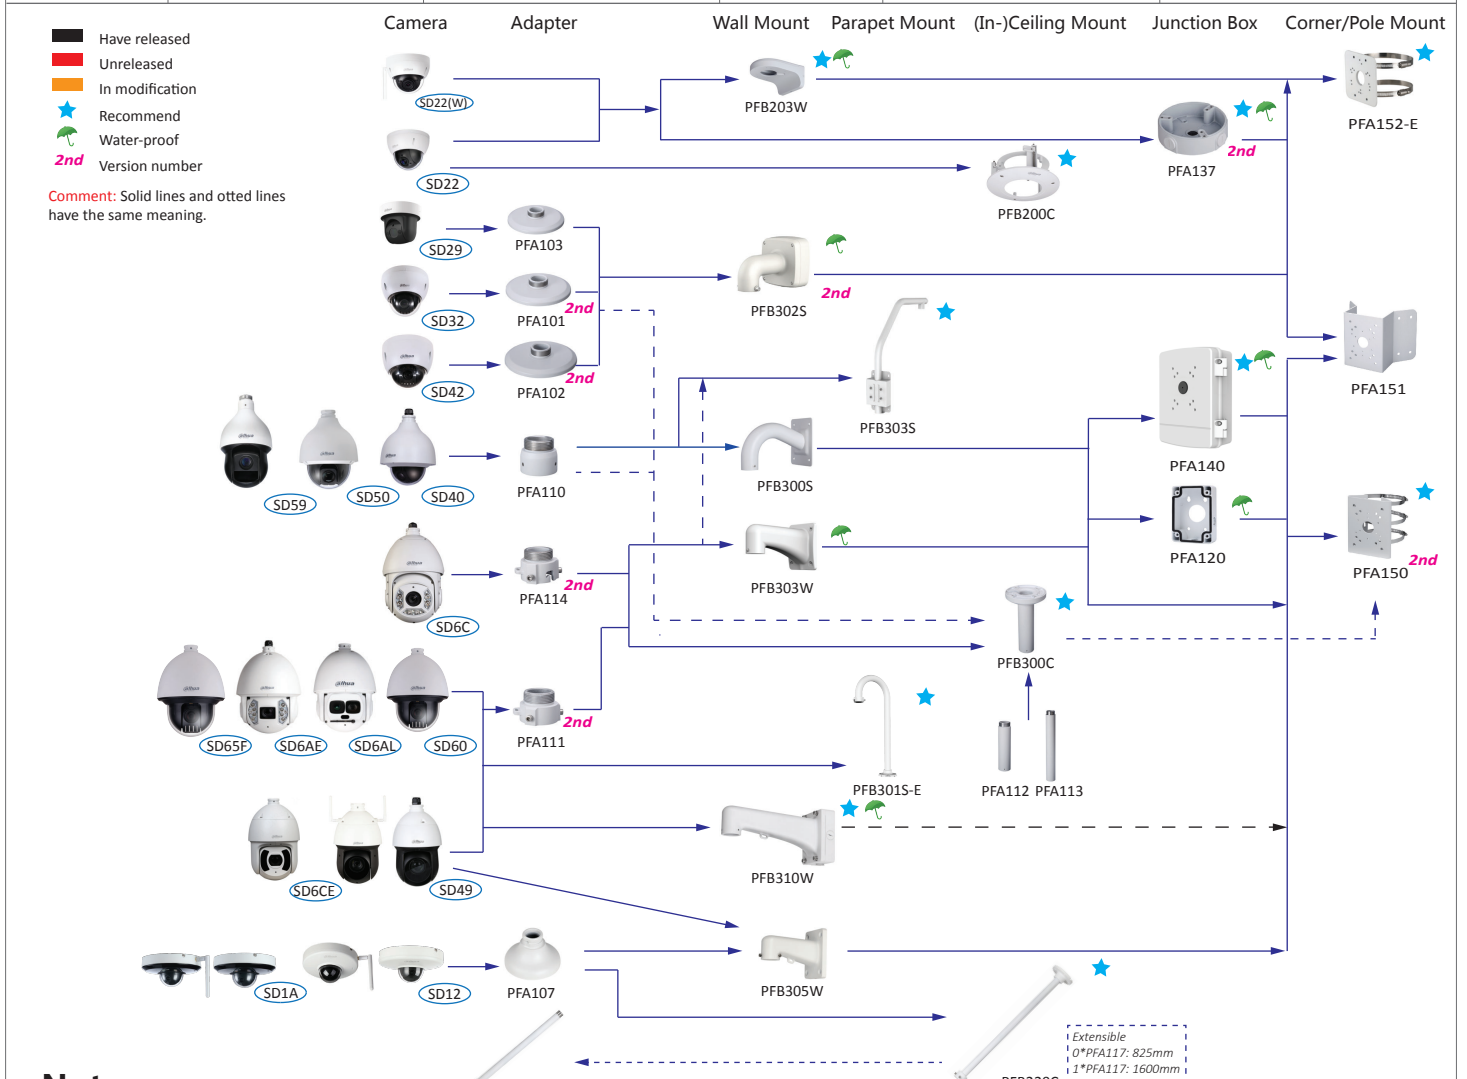

Selection of PTZ dome cameras

Shape	PTZ Dome		Shape	PTZ Dome	
	HDCVI	Network		HDCVI	Network
SD22	SD22204I-GC	SD22204T-GN, SD22404T-GN	SD59	SD59131/225/230/430I-HC	SD59131/225/230/430U-HNI
SD22(W)		SD22204T-GN-W, SD22404-GN-W	SD6AE	SD6AE230IA-HC	SD6AE230F-HNI, SD6AE530U-HNI, SD6AE240/830V-HNI
SD29		SD29204T-GN(-W)	SD6AL		SD6AL230F-HNI, SD6AL830V-HNI, SD6AL245U-HNI(-IR)
SD32		SD32203S-HN	SD60	SD60131/225/230/430I-HC	SD60131/225/230/430U-HNI
SD42	SD42116/212I-HC	SD42212T-HN	SD65F	SD65F230IA-HC	SD65F230F-HNI
SD40	SD40116/212I-HC	SD40212T-HN	SD6CE		SD6CE131/225/230U-HNI SD6CE245U
SD50	SD50131/225/230/430I-HC	SD50131/225/230/430U-HNI	SD6C	SD6C131/225/230/430I-HC	SD6C131/225/230/430U-HNI
SD49	SD49116/225/131/212I-HC	SD49212/225/412T-HN, SD49225T-HN-W	SD10		SD10A248V-HNI
SD1A	SD1A200-GN, SD1A200-GN-W SD1A203-GN, SD1A203-GN-W		SD12		SD12200-GN, SD12200-GN-W SD12203-GN, SD12203-GN-W