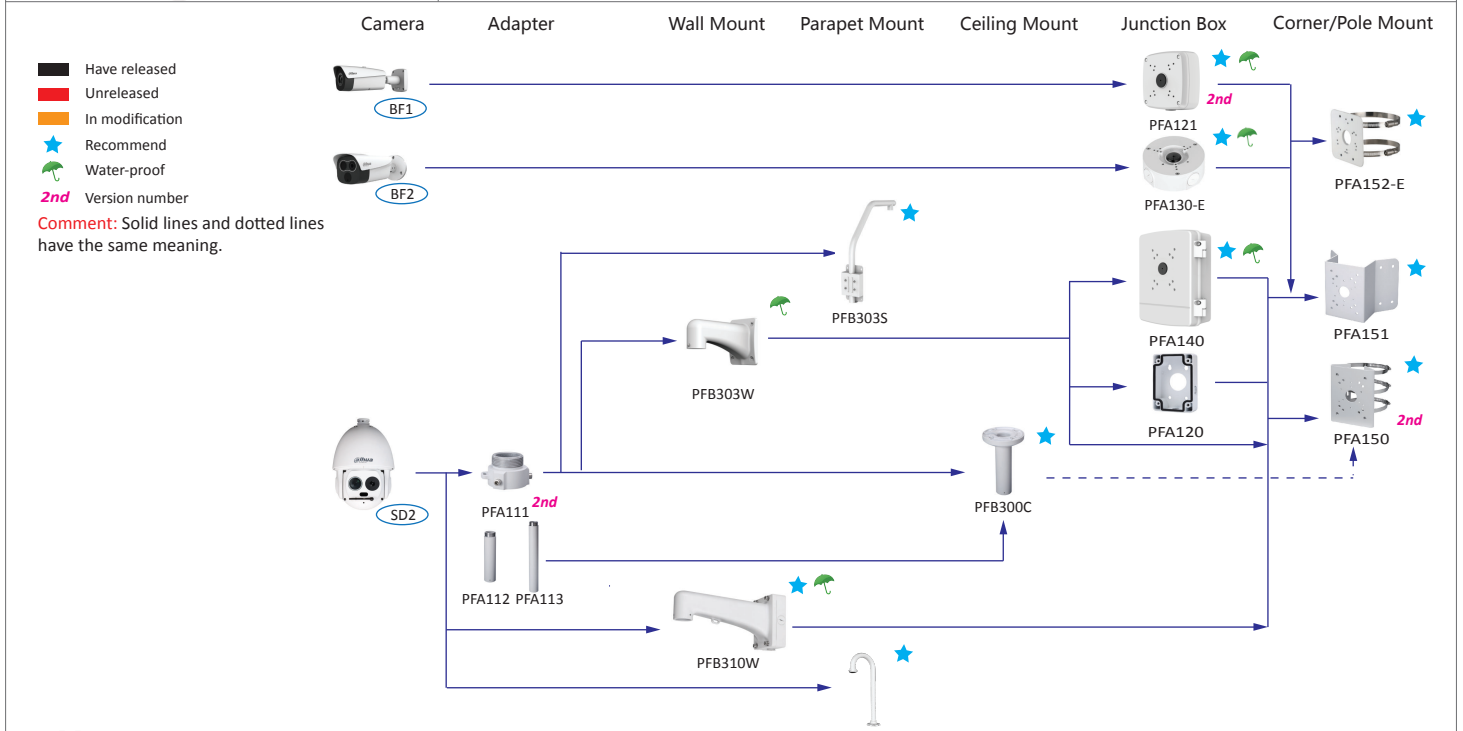

Selection of PTZ dome cameras

Shape	PTZ Dome		Shape	PTZ Dome	
	HDCVI	Network		HDCVI	Network
SD22	SD22204I-GC	SD22204T-GN, SD22404T-GN	SD59	SD59131/225/230/430I-HC	SD59131/225/230/430U-HNI
SD22(W)		SD22204T-GN-W, SD22404-GN-W	SD6AE	SD6AE230IA-HC	SD6AE230F-HNI, SD6AE530U-HNI, SD6AE240/830V-HNI
SD29		SD29204T-GN(-W)	SD6AL		SD6AL230F-HNI, SD6AL830V-HNI, SD6AL245U-HNI(-IR)
SD32		SD32203S-HN	SD60	SD60131/225/230/430I-HC	SD60131/225/230/430U-HNI
SD42	SD42116/212I-HC	SD42212T-HN	SD65F	SD65F230IA-HC	SD65F230F-HNI
SD40	SD40116/212I-HC	SD40212T-HN	SD6CE		SD6CE131/225/230U-HNI SD6CE245U
SD50	SD50131/225/230/430I-HC	SD50131/225/230/430U-HNI	SD6C	SD6C131/225/230/430I-HC	SD6C131/225/230/430U-HNI
SD49	SD49116/225/131/212I-HC	SD49212/225/412T-HN, SD49225T-HN-W	SD10		SD10A248V-HNI
SD1A	SD1A200-GN, SD1A200-GN-W SD1A203-GN, SD1A203-GN-W		SD12		SD12200-GN, SD12200-GN-W SD12203-GN, SD12203-GN-W

Notes :

1. PTZ dome cameras have the **standard configurations**, and the configurations have been as follows.

Selection of Thermal series cameras

Shape	Thermal Series
BF1	TPC-BF5400/5600(-T)
BF2	TPC-BF2120(-T)
SD2	TPC-SD8420/8620(-T)

Notes :

1. PTZ dome cameras have the **standard configurations**, and the configurations have been as follows.

Shape	ITC
ITC1	ITC237-PW1B-IRZ, ITC217-PW1B-IRLZ, ITC237-PW1A-IRZ
ITC2	ITC237-PU1B-L, ITC237-PU1B-IR, ITC237-PU1A-IRHL
ITC3	ITC217-PW1B-IRLZ10
ITC4	ITC602-RU1A, ITC302-RU1A, ITC206-RU1A, ITC235-TU1A
ITC5	ITC231-RU1A-IRL-VF1042